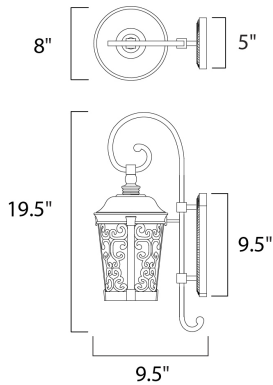

PRODUCT DESCRIPTION

MEASUREMENTS

DIMENSION : 8" W x 19.5" H x 9.5" Ext
 BACK PLATE : 5" W x 9.5" H x 9.5" HCO
 HANGING WEIGHT : 5.28 lb

LAMPING

INPUT VOLTAGE : 120V
 LUMENS : 420 Rated
 BULB : 1 x 6W LED AC Integrated , 6W Total
 BULB INCLUDED : (Integrated)
 COLOR_TEMP : 3000K